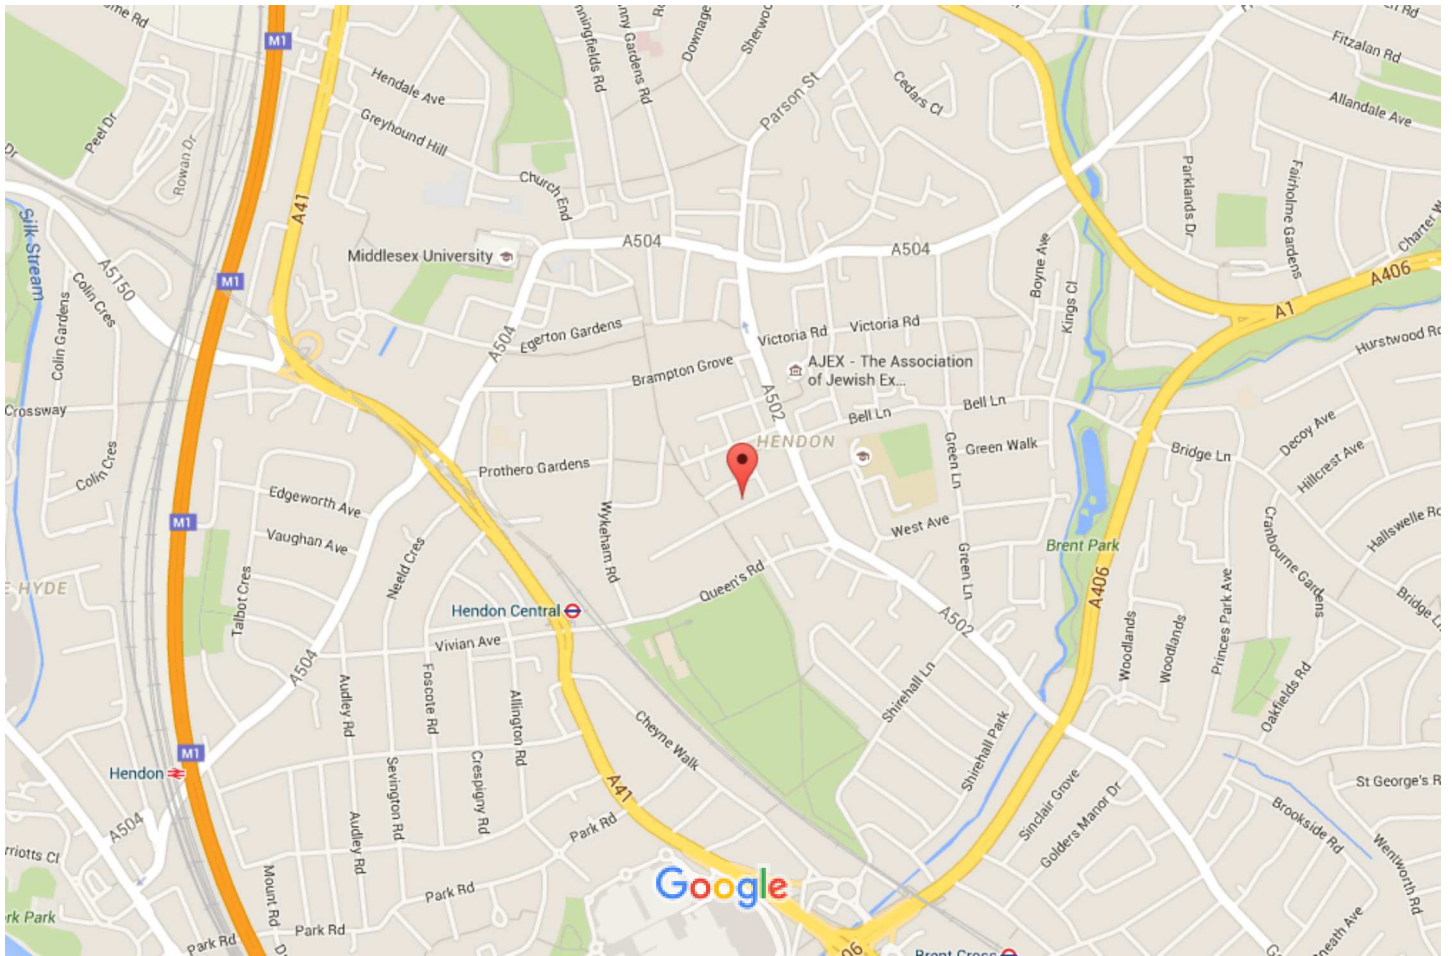

London NW4 2DG

OLD HENDON EX-SERVICEMEN'S CLUB

Map data ©2015 Google 200 m

London NW4 2DG